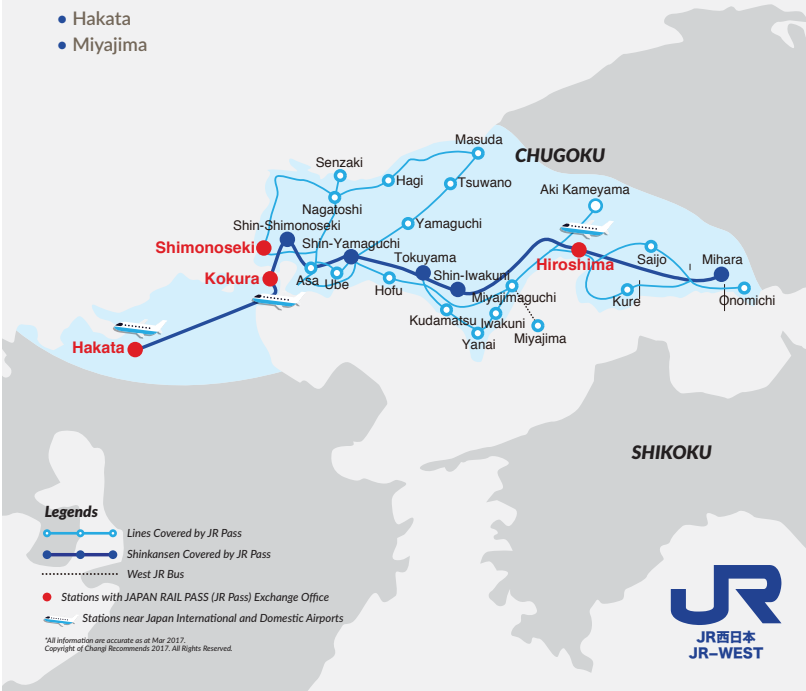

JAPAN RAIL PASS MAP

JR HIROSHIMA-YAMAGUCHI AREA PASS

- Hiroshima
- Hakata
- Miyajima

Hiroshima-Yamaguchi Area pass is valid for unlimited travel in the valid area on the map

- Valid trains are below;
 - Non-reserved seats on Bullet Train "SANYO SHINKANSEN" (Mihara⇔Hakata)
 - Non-reserved seats on Express Trains
 - Special Rapid Services, Rapid Services, and Local trains on JR-WEST Conventional lines
 - JR WEST MIYAJIMA FERRY (Miyajimaguchi⇔Miyajima)

- * These trains below cannot be used
 - Bullet Train "SANYO SHINKANSEN" (Mihara⇔Shin-Osaka)
 - Bullet Train "TOKAIDO SHINKANSEN" (Shin-Osaka⇔Tokyo)