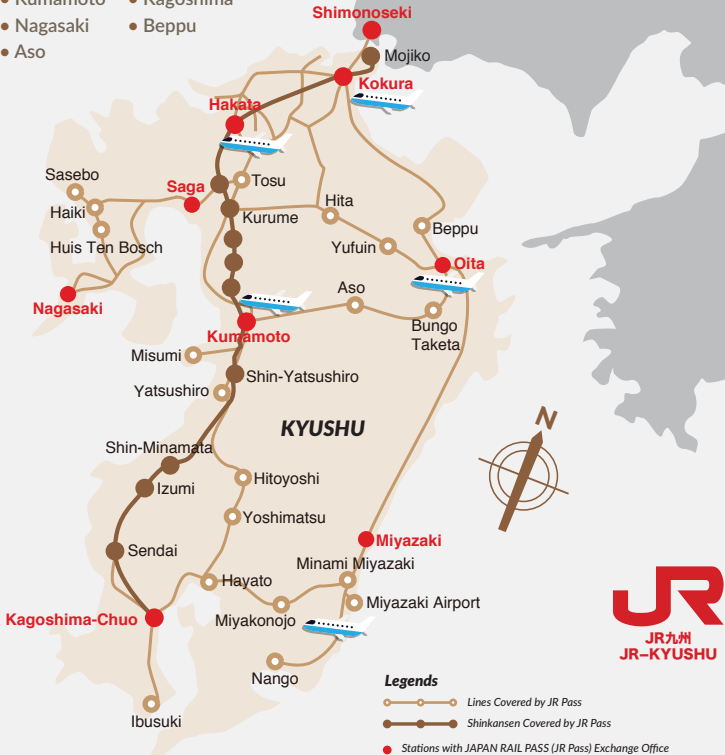

JAPAN RAIL PASS MAP

JR KYUSHU PASS

- Kumamoto
- Kagoshima
- Nagasaki
- Beppu
- Aso

Kyushu Area pass is valid for unlimited rides on all railways in Kyushu

- (Note) JR Kyushu Rail Passes do not apply to Shinkansen (bullet train) rides between Hakata and Kokura since this portion is a part of the Sanyo Shinkansen operated by the JR West.
- *JR Kyushu Rail Passes cannot be used to ride the Sanyo Shinkansen, which includes the portion between Hakata and Kokura.
- Seat reservations in standard cars can be made up to 10 times per person for 3-day passes and up to 16 times per person for 5-day passes.
- Charges must be paid for reserved seat tickets over the limit.