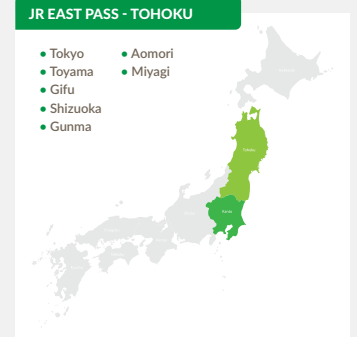

JR EAST PASS - TOHOKU

- Tokyo
- Aomori
- Toyama
- Miyagi
- Gifu
- Shizuoka
- Gunma