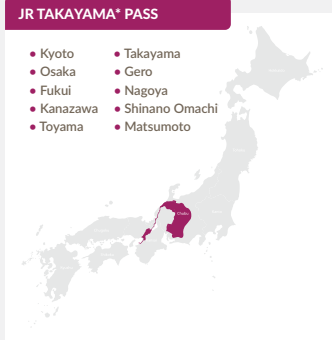

JR TAKAYAMA* PASS

- Kyoto
- Takayama
- Osaka
- Gero
- Fukui
- Nagoya
- Kanazawa
- Shinano Omachi
- Toyama
- Matsumoto