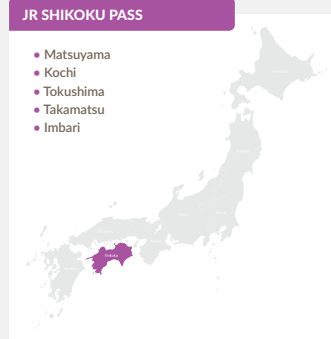

JR SHIKOKU PASS

- Matsuyama
- Kochi
- Tokushima
- Takamatsu
- Imbari