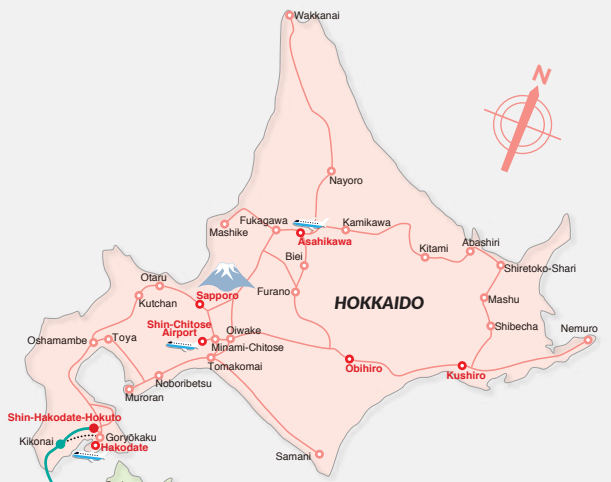

JAPAN RAIL PASS MAP

Legends

- Lines Covered by JR Pass
- Shinkansen Covered by JR Pass
- Not Covered by JR Pass (Non-JR Lines)
- Stations with JAPAN RAIL PASS (JR Pass) Exchange Office
- Stations near Japan International and Domestic Airports

JR HOKKAIDO PASS

- Sapporo
- Hakodate
- Furano
- Kushiro
- Abashiri